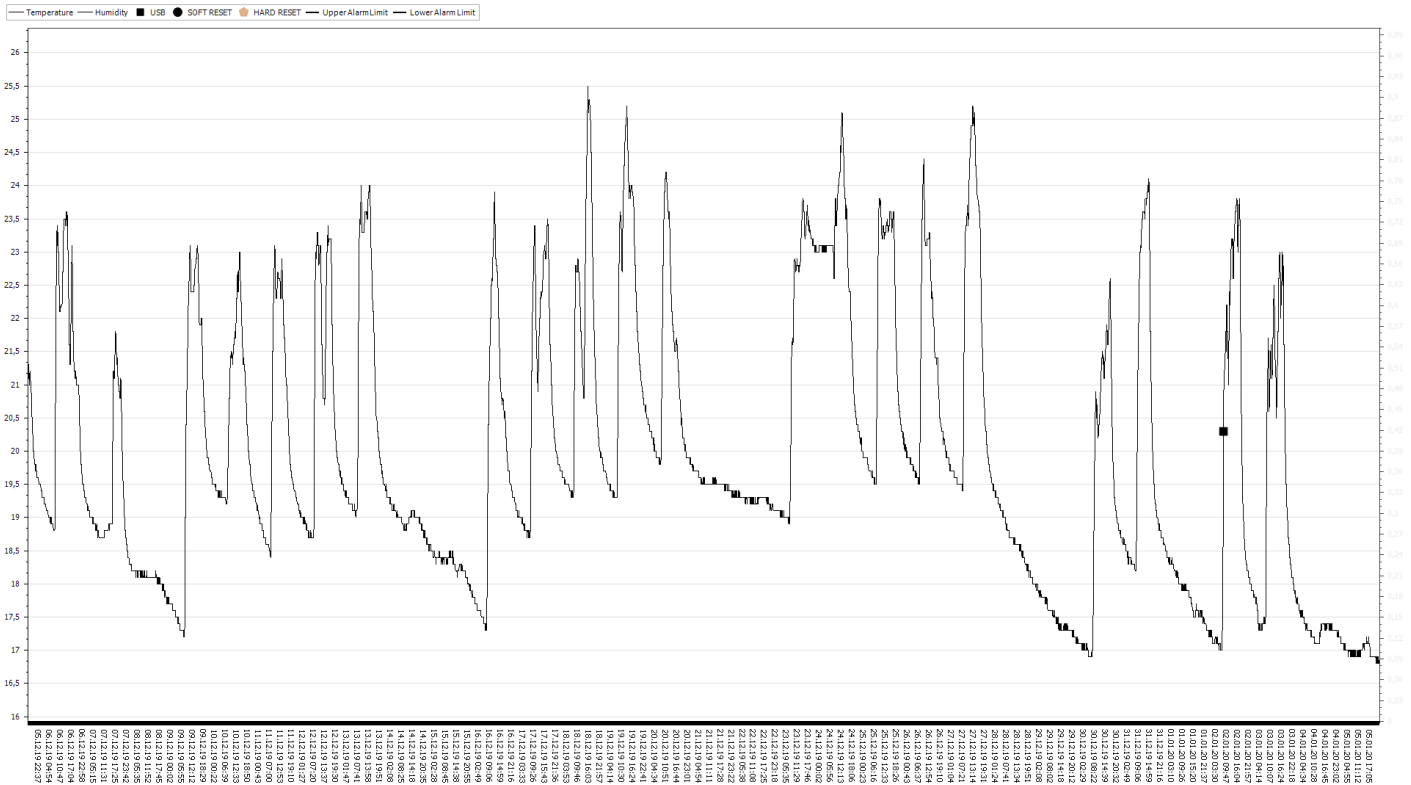

Data Report

Device Information

Serial Number:	1520024622	Capacity:	5000
Measurement Interval:	9 minute	Startup Delay:	30 minute
Upper Alarm Limit:	8°C	Device Type and Version:	
Upper Alarm Time:	30 minute	Description:	Datalogger
Lower Alarm Limit:	2°C	GMT:	+3:00
Lower Alarm Time:	30 minute		

Logging Summary

Record Count:	5000	Minimum:	16,8°C
Measurement Interval:	9 minute	Maximum:	25,5°C
Startup Time:	05.12.2019 17:01:07	Average:	19,91°C
Finish time:	05.01.2020 22:52:07	Alarm Count:	1

Temperature Chart