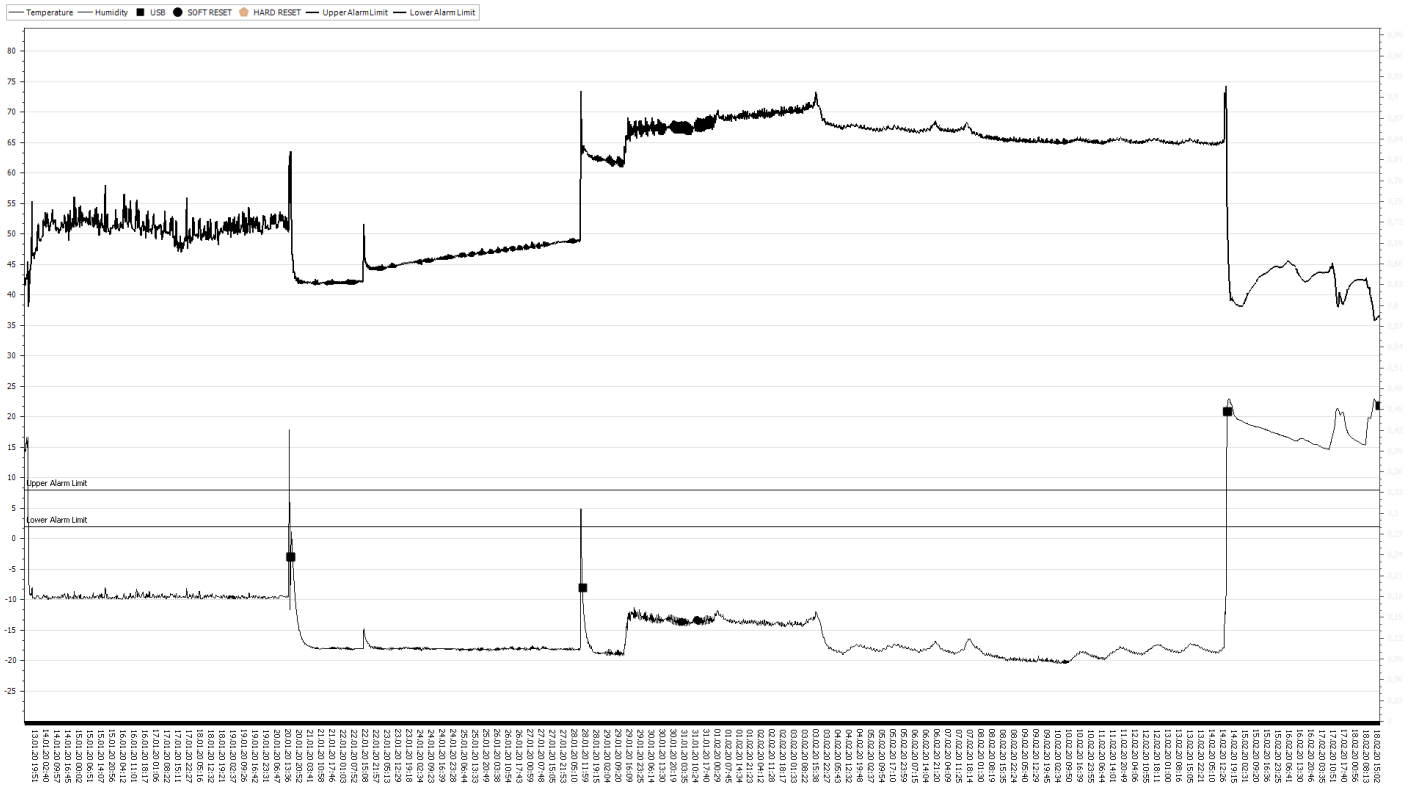

Data Report

Device Information

Serial Number:	1520000000	Capacity:	5000
Measurement Interval:	27 minute	Startup Delay:	30 minute
Upper Alarm Limit:	8°C	Device Type and Version:	
Upper Alarm Time:	30 minute	Description:	Datalogger
Lower Alarm Limit:	2°C	GMT:	+3:00
Lower Alarm Time:	30 minute		

Logging Summary

Record Count:	1929	Minimum:	-20,5°C
Measurement Interval:	27 minute	Maximum:	23°C
Startup Time:	13.01.2020 12:39:39	Average:	-11,61°C
Finish time:	18.02.2020 16:27:39	Alarm Count:	6

Temperature Chart

Alarms

Description	Startup Time	Finish time	Duration
Upper alarm	13.01.2020 12:39:39	13.01.2020 15:21:39	02:42:00
Lower alarm	13.01.2020 15:21:39	20.01.2020 14:18:39	6.22:57:00
Upper alarm	20.01.2020 14:18:39	20.01.2020 15:39:39	01:21:00
Lower alarm	20.01.2020 15:39:39	28.01.2020 09:03:39	7.17:24:00
Lower alarm	28.01.2020 09:30:39	14.02.2020 14:36:39	17.05:06:00
Upper alarm	14.02.2020 14:36:39	18.02.2020 16:15:39	4.01:39:00